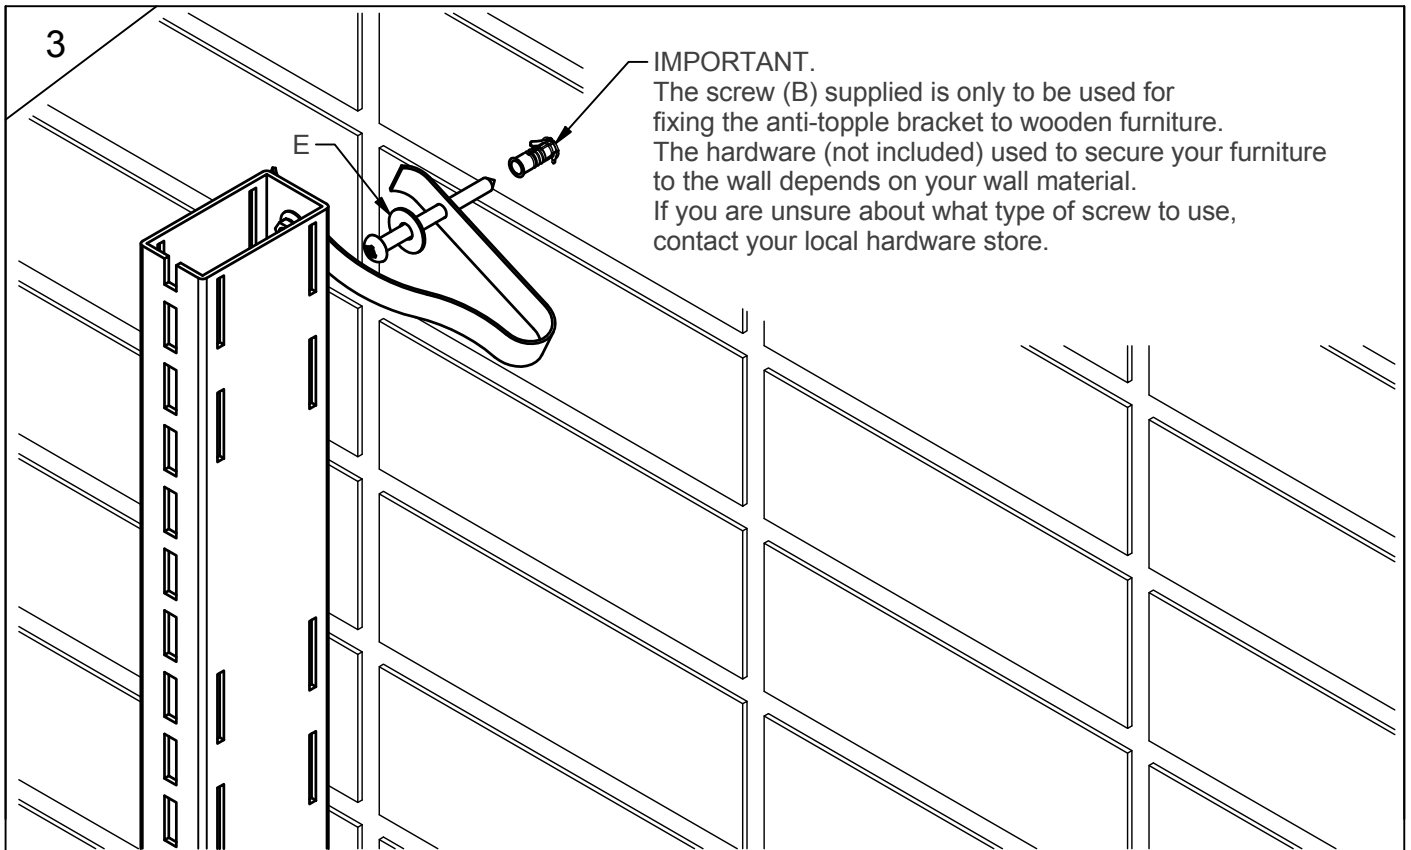

# Assembly Guide

Steel and wooden shelving

Anti-topple bracket

B101050000140

2019.01

First check the contents to make sure that nothing is missing. Sort out the screws and fittings as shown.  
Assemble your furniture step by step, as shown in the illustrations.

## Part overview

A × 1  
Anti-topple bracket

B × 1  
Screw for fixing bracket to wooden shelving

C × 1  
Socket cap screw for fixing bracket to steel shelving

D × 1  
Hex nut with spring washer

E × 2  
Washer Ø16

## Steel shelving